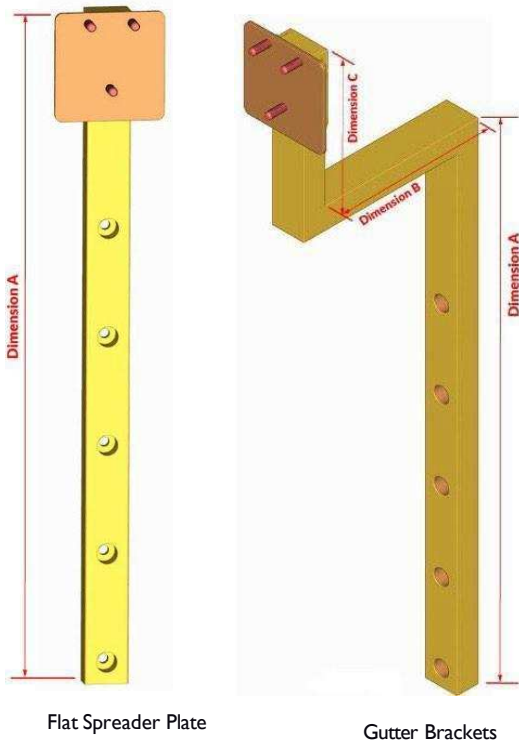

FIXINGS

Please note, Luxaflex® Awnings are not supplied with fixing bolts as standard.

Flat Spreader Plate

Gutter Brackets

Pipe Brackets

Spreader 'T' Signpost

Bracket safety and durability:

Our brackets are subjected to rigorous testing as part of a thorough quality control program.