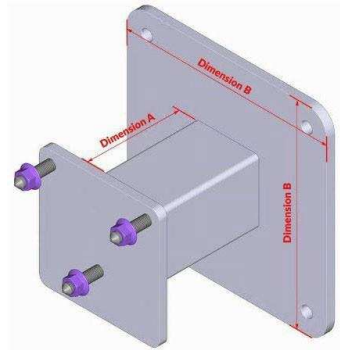

FIXINGS

Please note, Luxaflex® Awnings are not supplied with fixing bolts as standard.

Flat Spreader Plate

Gutter Brackets

Pipe Brackets

Spreader 'T' Signpost

Bracket safety and durability:

Our brackets are subjected to rigorous testing as part of a thorough quality control program.