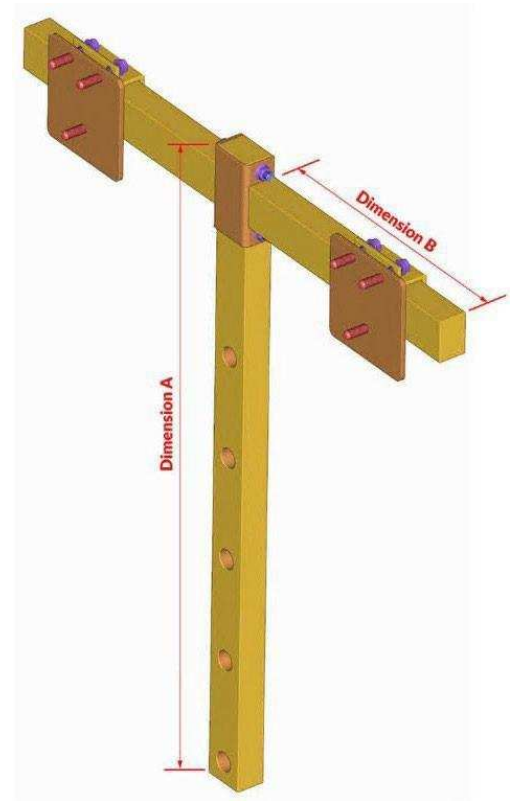

FIXINGS

Please note, Luxaflex® Awnings are not supplied with fixing bolts as standard.

Flat Spreader Plate

Gutter Brackets

Pipe Brackets

Spreader 'T' Signpost

Bracket safety and durability:

Our brackets are subjected to rigorous testing as part of a thorough quality control program.

UK and EU Certification

Brackets, accessories and additional items

Brackets

Flat Spreader Plate (bungalow bracket)

Size of section: 60mm x 40mm - Leg 750mm (A)

White - £530 (per pair)

Grey - £530 (per pair)